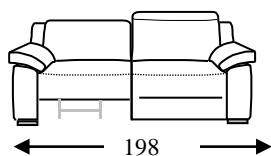

Cuscini Spalliera: Morbida fibra Dacron.

Braccioli: Truciolli di poliuretano rivestito in morbida fibra Dacron

Piedi in plastica: h= 5

Meccanismo: Relax Manuale + elettrico

Code 64 Large Sofa

Code 05 Loveseat

Code 18sx/19dx
Large sofa 1 arm lhf/rhf

Code 16sx/17dx
Loveseat 1 arm lhf/rhf

Code 03 Armchair

Code 40sx/41dx

Large sofa 1 recliner lhf/rhf

Code 38sx/39dx

Loveseat 1 recliner lhf/rhf

Code 32sx/33dx

Large sofa 1 arm 1 recliner lhf/rhf

Code 30sx/31dx

Loveseat 1 arm 1 recliner lhf/rhf

Code 036

Recliner Chair

Code 37

Large sofa w/2 recliners

Code 42