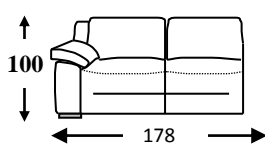

Cuscini Spalliera: Morbida fibra Dacron.

Braccioli: Truciolli di poliuretano rivestito in morbida fibra Dacron

Piedi in plastica: h= 5

Meccanismo: Relax Manuale + elettrico

Code 64 Large Sofa

Code 05 Loveseat

Code 18sx/19dx
Large sofa 1 arm lhf/rhf

Code 16sx/17dx
Loveseat 1 arm lhf/rhf

Code 03 Armchair

Code 40sx/41dx

Large sofa 1 recliner lhf/rhf

Code 38sx/39dx

Loveseat 1 recliner lhf/rhf

Code 32sx/33dx