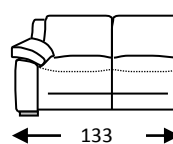

Cuscini Spalliera: Morbida fibra Dacron.

Braccioli: Truciolli di poliuretano rivestito in morbida fibra Dacron

Piedi in plastica: h= 5

Meccanismo: Relax Manuale + elettrico

Code 64 Large Sofa

Code 05 Loveseat

Code 18sx/19dx
Large sofa 1 arm lhf/rhf

Code 16sx/17dx
Loveseat 1 arm lhf/rhf

Code 03 Armchair

Code 40sx/41dx

Large sofa 1 recliner lhf/rhf

Code 38sx/39dx

Loveseat 1 recliner lhf/rhf

Code 32sx/33dx