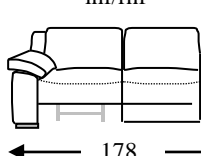

Cuscini Spalliera: Morbida fibra Dacron.

Braccioli: Truciolli di poliuretano rivestito in morbida fibra Dacron

Piedi in plastica: h= 5

Meccanismo: Relax Manuale + elettrico

Code 64 Large Sofa

Code 05 Loveseat

Code 18sx/19dx
Large sofa 1 arm lhf/rhf

Code 16sx/17dx
Loveseat 1 arm lhf/rhf

Code 03 Armchair

Code 40sx/41dx

Large sofa 1 recliner lhf/rhf

Code 38sx/39dx

Loveseat 1 recliner lhf/rhf

Code 32sx/33dx

Large sofa 1 arm 1 recliner lhf/rhf

Code 30sx/31dx

Loveseat 1 arm 1 recliner lhf/rhf

Code 036

Recliner Chair

Code 37

Large sofa w/2 recliners

Code 42

Loveseat w/2 recliners

Code 48sx/49dx

Chaise Longue lhf/rhf

Code 29 Round Corner