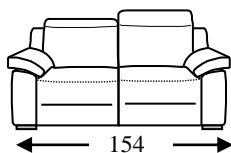

Cuscini Spalliera: Morbida fibra Dacron.

Braccioli: Truciolli di poliuretano rivestito in morbida fibra Dacron

Piedi in plastica: h= 5

Meccanismo: Relax Manuale + elettrico

Code 64 Large Sofa

Code 05 Loveseat

Code 18sx/19dx
Large sofa 1 arm lhf/rhf

Code 16sx/17dx
Loveseat 1 arm lhf/rhf

Code 03 Armchair

Code 40sx/41dx

Large sofa 1 recliner lhf/rhf

Code 38sx/39dx

Loveseat 1 recliner lhf/rhf

Code 32sx/33dx