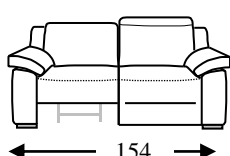

Cuscini Spalliera: Morbida fibra Dacron.

Braccioli: Truciolli di poliuretano rivestito in morbida fibra Dacron

Piedi in plastica: h= 5

Meccanismo: Relax Manuale + elettrico

Code 64 Large Sofa

Code 05 Loveseat

Code 18sx/19dx
Large sofa 1 arm lhf/rhf

Code 16sx/17dx
Loveseat 1 arm lhf/rhf

Code 03 Armchair

Code 40sx/41dx

Large sofa 1 recliner lhf/rhf

Code 38sx/39dx

Loveseat 1 recliner lhf/rhf

Code 32sx/33dx

Large sofa 1 arm 1 recliner lhf/rhf

Code 30sx/31dx

Loveseat 1 arm 1 recliner lhf/rhf

Code 036

Recliner Chair

Code 37

Large sofa w/2 recliners

Code 42